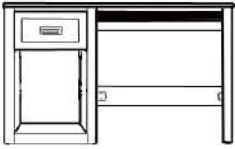

WC-DKPT-4224-T	Woodcrest Panel End Pedestal Desk with 1 Top Drawer and Open Compartment Below, Pull Out Tray in Knee Space.	42 x 24 x 30	105	$765
WC-DKPT-4524-T	Woodcrest Panel End Pedestal Desk with 1 Top Drawer and Open Compartment Below, Pull Out Tray in Knee Space.	45 x 24 x 30	115	$765
WC-DKPT-4824-T	Woodcrest Panel End Pedestal Desk with 1 Top Drawer and Open Compartment Below, Pull Out Tray in Knee Space.	48 x 24 x 30	120	$765