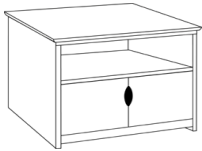

SE-TV-3624-2D	Sedona Media Stand with 2 Doors (shelf behind) and Top Shelf.	36 x 24 x 32	100	$855