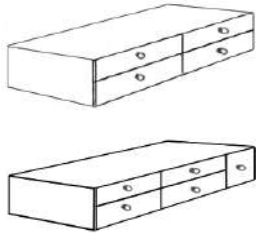

Under Bed Storage Unit

Part Number	Description	W x D x H	WT	Price
S2-2DWR	Shaker 2 Drawer Under Bed Unit - Side by Side.	81 x 21 x 12	95	$520
S2-3DWR	Shaker 3 Drawer Under Bed Unit - Side by Side.	81 x 20 x 12	100	$560
S2-4DWR	Shaker 4 Drawer Under Bed Unit.	81 x 21 x 18	125	$865
S2-4DWR-1C	Shaker 4 Drawer Under Bed Unit with Compartment Door.	81 x 21 x 18	130	$920

Desks & Desktop Storage

Panel End Pedestal Desks