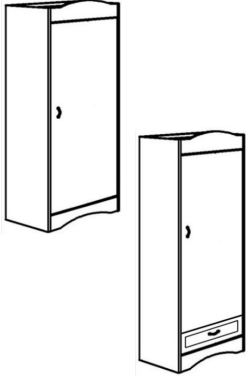

Part Number	Description	W x D x H	WT	Price
MA-SW-2424-60	Madison Single Door Wardrobe with Interior Shelf and Clothes Rod, 24" W, 60" H.	24 x 24 x 60	110	$900
MA-SW-2424-78	Madison Single Door Wardrobe with Interior Shelf and Clothes Rod, 24" W, 78" H.	24 x 24 x 78	120	$910
MA-SW-2424-60-1	Madison Single Door Wardrobe with 1 Bottom Drawer and Clothes Rod, 24" W, 60" H.	24 x 24 x 60	125	$945
MA-SW-2424-78-1	Madison Single Door Wardrobe with 1 Bottom Drawer, Interior Shelf and Clothes Rod, 24" W, 78" H.	24 x 24 x 78	135	$975
MA-SW-2424-78-2	Madison Single Door Wardrobe with 2 Bottom Drawers, Interior Shelf and Clothes Rod, 24" W, 78" H.	24 x 24 x 78	145	$1,070

Double Door Wardrobes