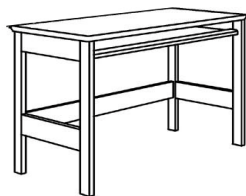

Pedestal Desks w/Open Leg

Part Number	Description	W x D x H	WT	Price
MA-L-DKP-4224-4-3E	Madison Pedestal Desk with Open Leg End, 3 Box Drawers, and Pencil Drawer in Knee Space.	42 x 24 x 30	110	\$800
MA-L-DKP-4524-4-3E	Madison Pedestal Desk with Open Leg End, 3 Box Drawers, and Pencil Drawer in Knee Space.	45 x 24 x 30	120	\$800
MA-L-DKP-4824-4-3E	Madison Pedestal Desk with Open Leg End, 3 Box Drawers, and Pencil Drawer in Knee Space.	48 x 24 x 30	130	\$800

MA-L-DKP-4224-4	Madison Pedestal Desk with Open Leg End, 2 Box and 1 File Drawer Pedestal, Pencil Drawer in Knee Space.	42 x 24 x 30	110	\$810
MA-L-DKP-4524-4	Madison Pedestal Desk with Open Leg End, 2 Box and 1 File Drawer Pedestal, Pencil Drawer in Knee Space.	45 x 24 x 30	120	\$810
MA-L-DKP-4824-4	Madison Pedestal Desk with Open Leg End, 2 Box and 1 File Drawer Pedestal, Pencil Drawer in Knee Space.	48 x 24 x 30	130	\$810

Drop Lid Desks

Part Number	Description	W x D x H	WT	Price
MA-DLKR-3024-3-60	Madison Drop Lid Desk with Recessed Drop Lid, 3 Drawers, 1 Fixed shelf and Wire Management Access.	30 x 24 x 60	135	\$1,270
MA-DLKR-3024-3-78	Madison Drop Lid Desk with Recessed Drop Lid, 3 Drawers, 1 Fixed and 1 Adjustable Shelf, Wire Management Access.	30 x 24 x 78	165	\$1,435

Study Desks

Part Number	Description	W x D x H	WT	Price
MA-L-SD-3624	Madison 36" Study Desk with Open Legs and Pencil Drawer.	36 x 24 x 30	65	\$550
MA-L-SD-4224	Madison 42" Study Desk with Open Legs and Pencil Drawer.	42 x 24 x 30	70	\$695
MA-L-SD-4524	Madison 45" Study Desk with Open Legs and Pencil Drawer.	45 x 24 x 30	75	\$695
MA-L-SD-4824	Madison 48" Study Desk with Open Legs and Pencil Drawer.	48 x 24 x 30	80	\$695