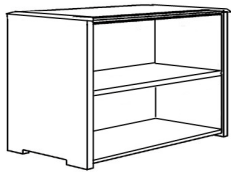

Part Number	Description	W x D x H	WT	Price
MA-2C-3020STK	Madison 2 Compartment Stackable Chest, 30" W. HPL top, Std.	30 x 20 x 22	45	$465
MA-2C-3620STK	Madison 2 Compartment Stackable Chest, 36" W. HPL top, Std.	36 x 20 x 22	55	$490

Under Bed Storage Unit