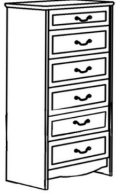

6 Drawer

Part Number	Description	W x D x H	WT	Price
MA-6DC-3020	Madison Six Drawer Chest with 5 Equal Size Drawers with Smaller Top Drawer, 30" W.	30 x 20 x 57	150	$1,030
MA-6DC-3620	Madison Six Drawer Chest with 5 Equal Size Drawers with Smaller Top Drawer, 36" W.	36 x 20 x 57	165	$1,095
MA-D6D-4820	Madison 6 Drawer Dresser. 4 Equal Sized Drawers with 2 Smaller Top Drawers, 3 Side by Side, 48" W.	48 x 20 x 30	135	$1,115
MA-D6D-6020	Madison 6 Drawer Dresser. 4 Equal Sized Drawers with 2 Smaller Top Drawers, 3 Side by Side, 60" W.	60 x 20 x 30	170	$1,155

8 Drawer

Part Number	Description	W x D x H	WT	Price
MA-D8D-6020	Madison 8 Drawer Dresser. 6 Equal Sized Drawers with 2 Smaller Top Drawers, 4 Side by Side, 60" W.	60 x 20 x 37	180	$1,330

Stackable Storage Unit

These units are to be used on top of 1 drawer & 2 drawer stackables only. Items cannot be stacked on top of these units.

Part Number	Description	W x D x H	WT	Price
MA-2C-3020STK	Madison 2 Compartment Stackable Chest, 30" W. HPL top, Std.	30 x 20 x 22	45	$465
MA-2C-3620STK	Madison 2 Compartment Stackable Chest, 36" W. HPL top, Std.	36 x 20 x 22	55	$490

Under Bed Storage Unit

Part Number	Description	W x D x H	WT	Price
MA-2DWR	Madison 2 Drawer Under Bed Unit - Side by Side.	81 x 21 x 12	105	$560
MA-2DWR60	Madison 2 Drawer Under Bed Unit - Side by Side.	60 x 21 x 12	105	$535
MA-3DWR	Madison 3 Drawer Under Bed Unit - Side by Side.	81 x 21 x 12	110	$580
MA-4DWR	Madison 4 Drawer Under Bed Unit.	81 x 21 x 18	135	$895
MA-4DWR-1C	Madison 4 Drawer Under Bed Unit with Compartment Door.	81 x 21 x 18	140	$955