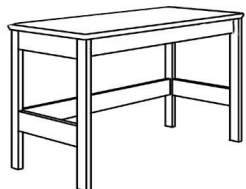

Part Number	Description	W x D x H	WT	Price
MA-L-SD-3624	Madison 36" Study Desk with Open Legs and Pencil Drawer.	36 x 24 x 30	65	$550
MA-L-SD-4224	Madison 42" Study Desk with Open Legs and Pencil Drawer.	42 x 24 x 30	70	$695
MA-L-SD-4524	Madison 45" Study Desk with Open Legs and Pencil Drawer.	45 x 24 x 30	75	$695
MA-L-SD-4824	Madison 48" Study Desk with Open Legs and Pencil Drawer.	48 x 24 x 30	80	$695