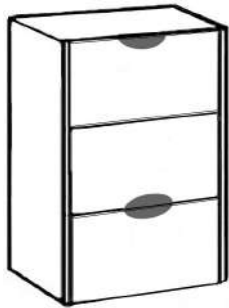

SE-3D-INS15	Sedona Wardrobe Option. 3 Drawer Cabinet Insert, Attaches to Right Side Standard (fits 30" x 24" wardrobes).	15 x 19.5 x 24	55	$470
SE-3D-INS18	Sedona Wardrobe Option. 3 Drawer Cabinet Insert, Attaches to Right Side Standard (fits 36" x 24" wardrobes).	18 x 19.5 x 24	60	$480
SE-3D-INS21	Sedona Wardrobe Option. 3 Drawer Cabinet Insert, Attaches to Right Side Standard (fits 42" x 24" wardrobes).	21 x 19.5 x 24	65	$495