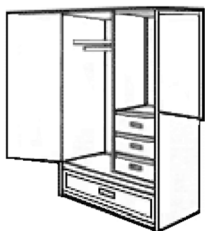

Part Number	Description	W x D x H	WT	Price
WC-WC-3624-1-3	Woodcrest Wardrobe Chest with Double Door and 1 Large Bottom Drawer and 3 Drawers on Right Side, Interior Shelf and Clothes Rod, 36" W.	36 x 24 x 78	250	$1,595
WC-WC-4224-1-3	Woodcrest Wardrobe Chest with Double Door and 1 Large Bottom Drawer and 3 Drawers on Right Side, Interior Shelf and Clothes Rod, 42" W.	42 x 24 x 78	275	$1,680