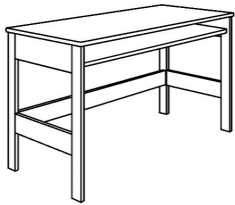

N-L-SDT-3624	Nittany 36" Study Desk with Open Legs and Pull Out Tray.	36 x 24 x 30	60	$520
N-L-SDT-4224	Nittany 42" Study Desk with Open Legs and Pull Out Tray.	42 x 24 x 30	65	$655
N-L-SDT-4524	Nittany 45" Study Desk with Open Legs and Pull Out Tray.	45 x 24 x 30	75	$655
N-L-SDT-4824	Nittany 48" Study Desk with Open Legs and Pull Out Tray.	48 x 24 x 30	80	$655