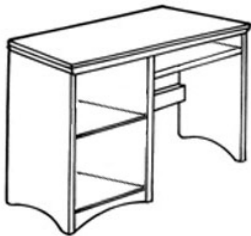

S2-DKPT-4224-S	Shaker Panel End Pedestal Desk with 2 Open Compartments and 1 Adjustable Shelf, Pull Out Tray in Knee Space.	42 x 24 x 30	105	$755
S2-DKPT-4524-S	Shaker Panel End Pedestal Desk with 2 Open Compartments and 1 Adjustable Shelf, Pull Out Tray in Knee Space.	45 x 24 x 30	115	$755
S2-DKPT-4824-S	Shaker Panel End Pedestal Desk with 2 Open Compartments and 1 Adjustable Shelf, Pull Out Tray in Knee Space.	48 x 24 x 30	120	$755