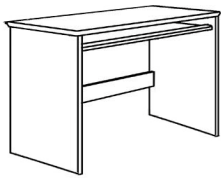

MA-SDT-3624	Madison 36" Study Desk with Pull Out Tray.	36 x 24 x 30	70	$555
MA-SDT-4224	Madison 42" Study Desk with Pull Out Tray.	42 x 24 x 30	75	$685
MA-SDT-4524	Madison 45" Study Desk with Pull Out Tray.	45 x 24 x 30	80	$685
MA-SDT-4824	Madison 48" Study Desk with Pull Out Tray.	48 x 24 x 30	85	$685

Single Shelf Carrel