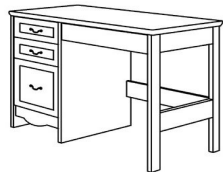

MA-L-DKP-4224-4	Madison Pedestal Desk with Open Leg End, 2 Box and 1 File Drawer Pedestal, Pencil Drawer in Knee Space.	42 x 24 x 30	110	$810
MA-L-DKP-4524-4	Madison Pedestal Desk with Open Leg End, 2 Box and 1 File Drawer Pedestal, Pencil Drawer in Knee Space.	45 x 24 x 30	120	$810
MA-L-DKP-4824-4	Madison Pedestal Desk with Open Leg End, 2 Box and 1 File Drawer Pedestal, Pencil Drawer in Knee Space.	48 x 24 x 30	130	$810