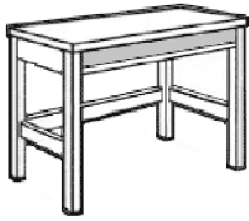

HO-L-DKP-4224-4	Homestead Pedestal Desk with Open Leg End and 2 Boxes and 1 File Drawer, Pencil Drawer in Knee Space.	42 x 24 x 30	110	\$780
HO-L-DKP-4524-4	Homestead Pedestal Desk with Open Leg End and 2 Boxes and 1 File Drawer, Pencil Drawer in Knee Space.	45 x 24 x 30	120	\$780
HO-L-DKP-4824-4	Homestead Pedestal Desk with Open Leg End and 2 Boxes and 1 File Drawer, Pencil Drawer in Knee Space.	48 x 24 x 30	130	\$780

Drop Lid Desks

Part Number	Description	W x D x H	WT	Price
HO-DLKR-3024-3-60	Homestead Drop Lid Desk with Recessed Drop Lid, 3 Drawers, 1 Fixed Shelf and Wire Management Access.	30 x 24 x 60	125	\$1,100
HO-DLKR-3024-3-78	Homestead Drop Lid Desk with Recessed Drop Lid, 3 Drawers, 1 Fixed and 1 Adjustable Shelf and Wire Management Access.	30 x 24 x 78	150	\$1,245

HO-L-SDT-3624	Homestead 36" Study Desk with Open Legs and Pull Out Tray.	36 x 24 x 30	55	\$530
HO-L-SDT-4224	Homestead 42" Study Desk with Open Legs and Pull Out Tray.	42 x 24 x 30	65	\$675
HO-L-SDT-4524	Homestead 45" Study Desk with Open Legs and Pull Out Tray.	45 x 24 x 30	75	\$675
HO-L-SDT-4824	Homestead 48" Study Desk with Open Legs and Pull Out Tray.	48 x 24 x 30	85	\$675