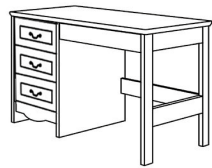

Pedestal Desks w/Open Leg

Part Number	Description	W x D x H	WT	Price
MA-L-DKP-4224-4-3E	Madison Pedestal Desk with Open Leg End, 3 Box Drawers, and Pencil Drawer in Knee Space.	42 x 24 x 30	110	$800
MA-L-DKP-4524-4-3E	Madison Pedestal Desk with Open Leg End, 3 Box Drawers, and Pencil Drawer in Knee Space.	45 x 24 x 30	120	$800
MA-L-DKP-4824-4-3E	Madison Pedestal Desk with Open Leg End, 3 Box Drawers, and Pencil Drawer in Knee Space.	48 x 24 x 30	130	$800