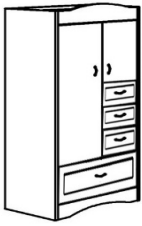

Wardrobe Chests

Part Number	Description	W x D x H	WT	Price
MA-WC-3624-1-3	Madison Wardrobe Chest with Double Door and 1 Large Bottom Drawer and 3 Drawers on Right Side, Interior Shelf and Clothes Rod, 36" W.	36 x 24 x 78	270	$1,615
MA-WC-4224-1-3	Madison Wardrobe Chest with Double Door and 1 Large Bottom Drawer and 3 Drawers on Right Side, Interior Shelf and Clothes Rod, 42" W.	42 x 24 x 78	300	$1,755

ADA Wardrobes