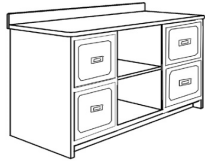

Beachcomber

Part Number	Description	W x D x H	WT	Price
BC-4D2C4824MC	Beachcomber Media Cabinet with 4 Drawers, 2 Open Compartments, 48" W. (Shown with optional decorative backsplash)	48 x 24 x 30	155	$1,155
BC-4D2C6024MC	Beachcomber Media Cabinet with 4 Drawers, 2 Open Compartments, 60" W. (Shown with optional decorative backsplash)	60 x 24 x 30	175	$1,375
BC-4D3624MC	Beachcomber 4 Drawer Media Cabinet, 36" W.	36 x 24 x 30	130	$985
BC-4D4824MC	Beachcomber 4 Drawer Media Cabinet, 48" W.	48 x 24 x 30	145	$1,035
BC-4D6024MC	Beachcomber 4 Drawer Media Cabinet, 60" W.	60 x 24 x 30	170	$1,135