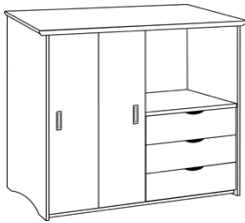

Part Number	Description	W x D x H	WT	Price
SE-SH-4848-3	Sedona ADA/Special Needs Wardrobe with 48" W Double Sliding Door, 3 Interior Drawers on Right, Clothes Rod on Left Side at Arm Length Height, Full Extension Slides on Drawer for Ease of Access.	48 x 24 x 48	200	$1,455
SE-SH-4848-3L	Sedona ADA/Special Needs Wardrobe with 48" W Double Sliding Door, 3 Interior Drawers on Right, Clothes Rod on Left Side at Arm Length Height, Full Extension Slides on Drawer for Ease of Access.	48 x 24 x 48	200	$1,520

Wardrobe Options

Part Number	Description	W x D x H	WT	Price
SE-3024-SU	Sedona Wardrobe Option. 2 Door Top Storage Unit, 30"W.	30 x 24 x 12	30	$410
SE-3624-SU	Sedona Wardrobe Option. 2 Door Top Storage Unit, 36"W.	36 x 24 x 12	35	$435
SE-4224-SU	Sedona Wardrobe Option. 2 Door Top Storage Unit, 42" W.	42 x 24 x 12	40	$465