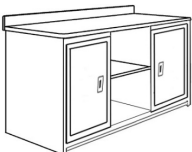

WC-TV-4824	Woodcrest Media Chest with 2 Doors, 1 Fixed Shelf and 1 Adjustable Shelf. (Shown with optional decorative backsplash)	48 x 24 x 30	110	$970
WC-TV-4220	Woodcrest Media Stand with 2 Fixed Shelves, 42" W.	42 x 20 x 24	50	$605
WC-TV-6020	Woodcrest Media Stand with 2 Fixed Shelves, 60" W.	60 x 20 x 24	70	$755