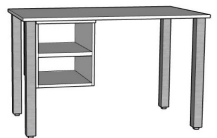

Study Desk Hanging Pedestal Options - Add to Price of Study Desk w/Open Legs

Part Number	Description	W x D x H	WT	Price
UR-HPED-2D	Attached Pedestal with 2 Drawers.	12.5" x 17.25" x 15.5"	40	\$345
UR-HPED-1D1C	Attached Pedestal with 1 Drawer and 1 Open Compartment.	12.5" x 17.25" x 15.5"	35	\$325
UR-HPED-2OC	Attached Pedestal with 2 Open Compartments.	12.5" x 17.25" x 15.5"	35	\$310