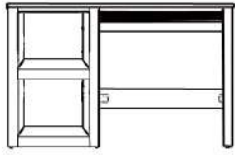

WC-DKPT-4224-S	Woodcrest Panel End Pedestal Desk with 2 Open Compartments and 1 Adjustable Shelf, Pull Out Tray in Knee Space.	42 x 24 x 30	100	$780
WC-DKPT-4524-S	Woodcrest Panel End Pedestal Desk with 2 Open Compartments and 1 Adjustable Shelf, Pull Out Tray in Knee Space.	45 x 24 x 30	110	$780
WC-DKPT-4824-S	Woodcrest Panel End Pedestal Desk with 2 Open Compartments and 1 Adjustable Shelf, Pull Out Tray in Knee Space.	48 x 24 x 30	110	$780